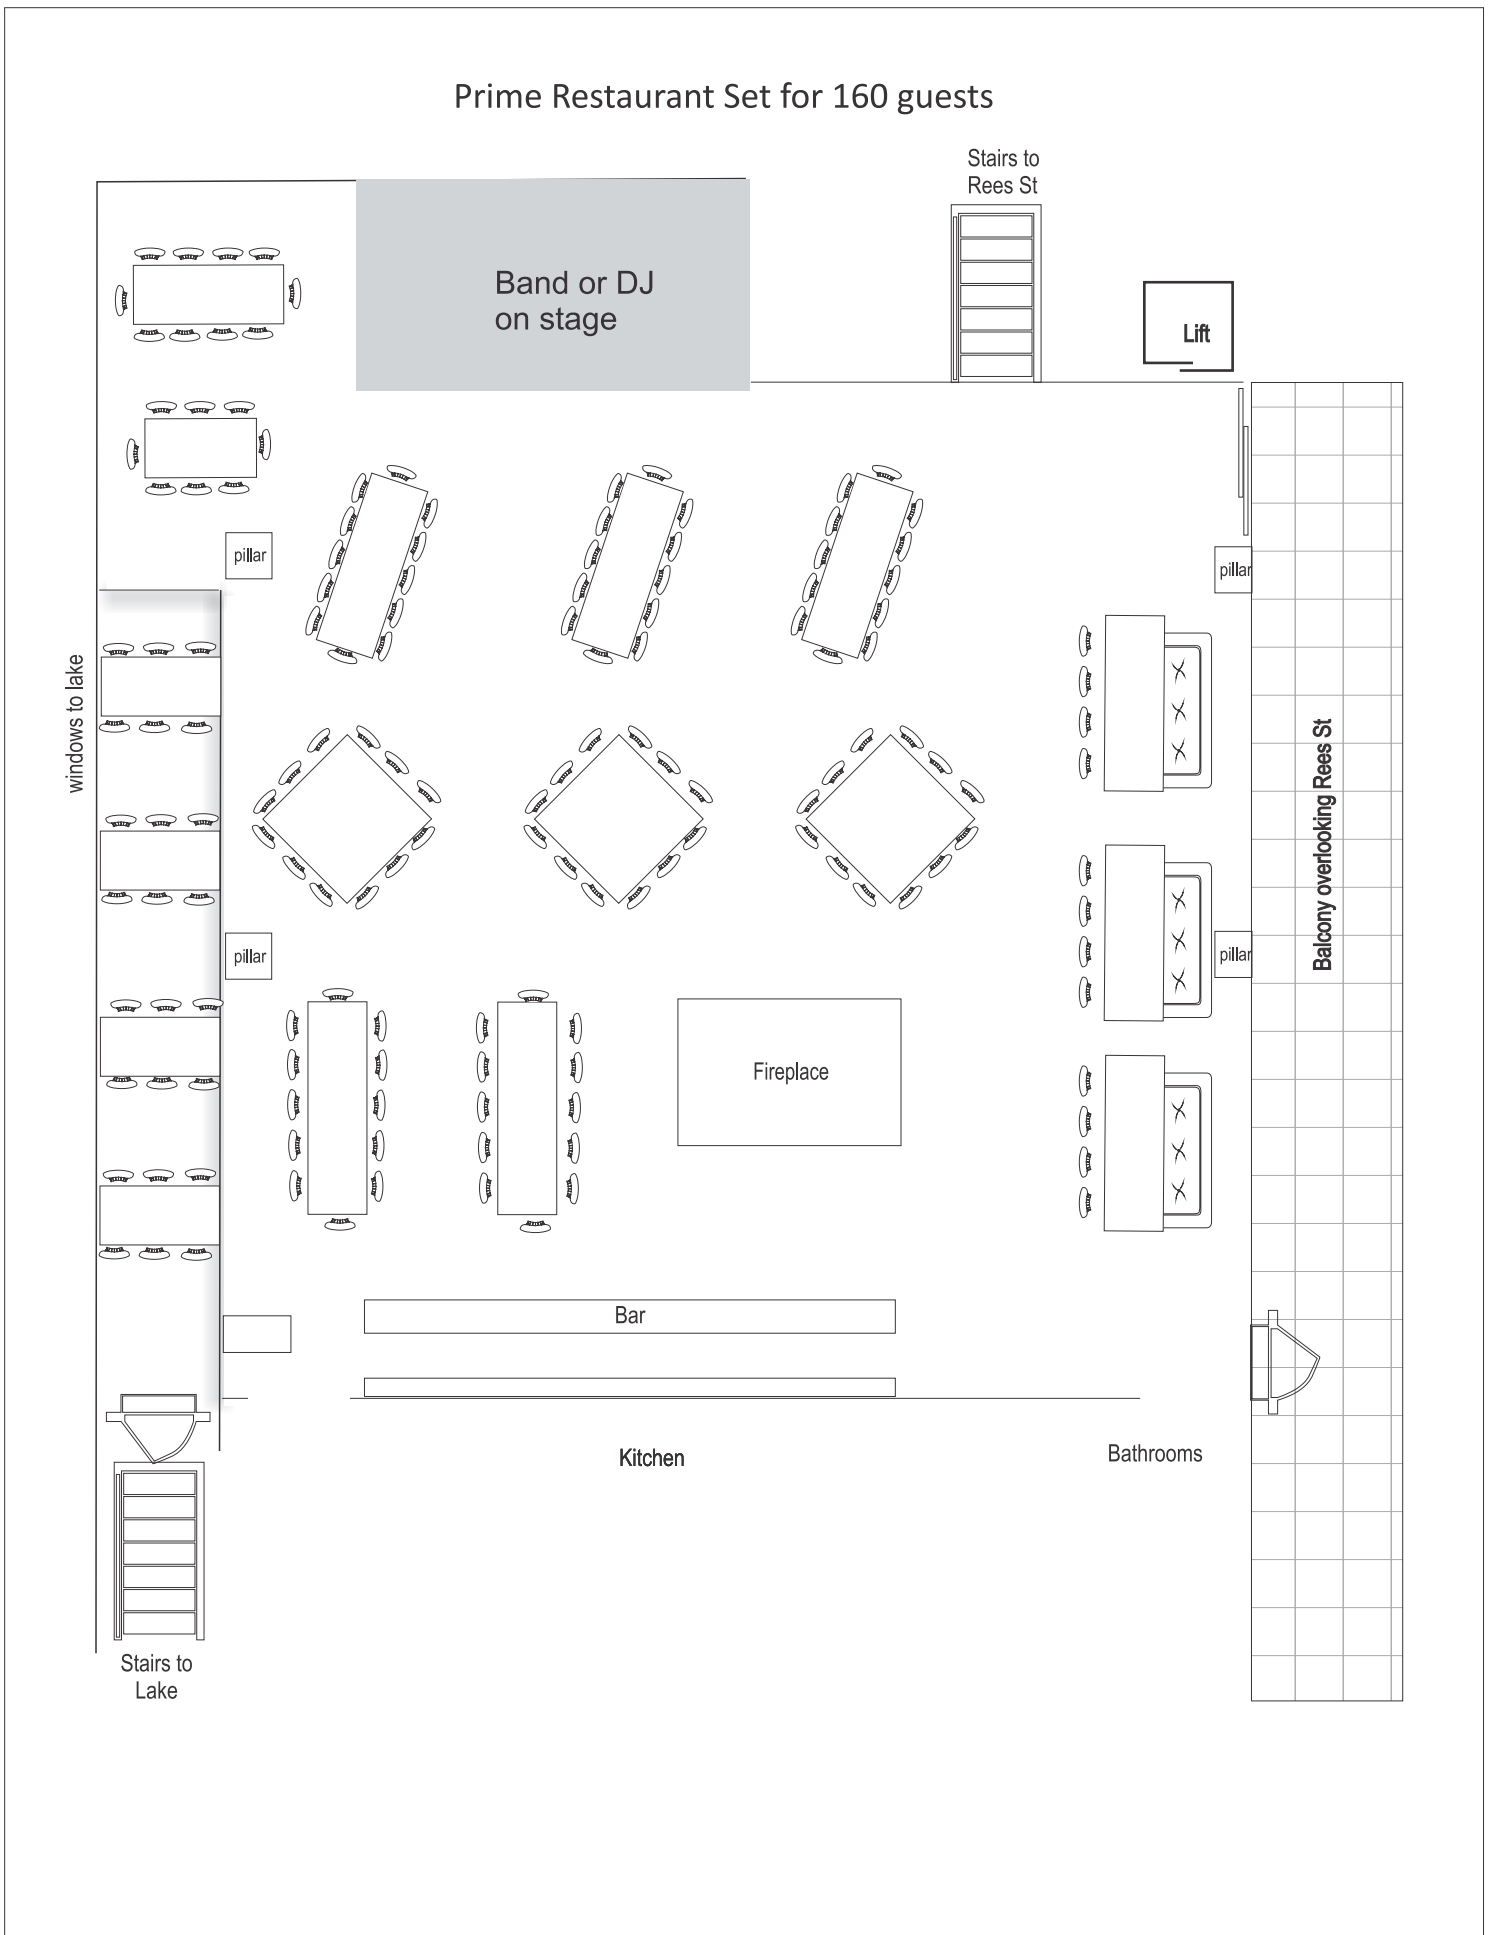

Prime Restaurant Wedding Set for 120

Prime Restaurant Conference setup 88 pax

Prime Restaurant Set for 160 guests

Prime Restaurant
Empty showing dimensions and
removable curtains