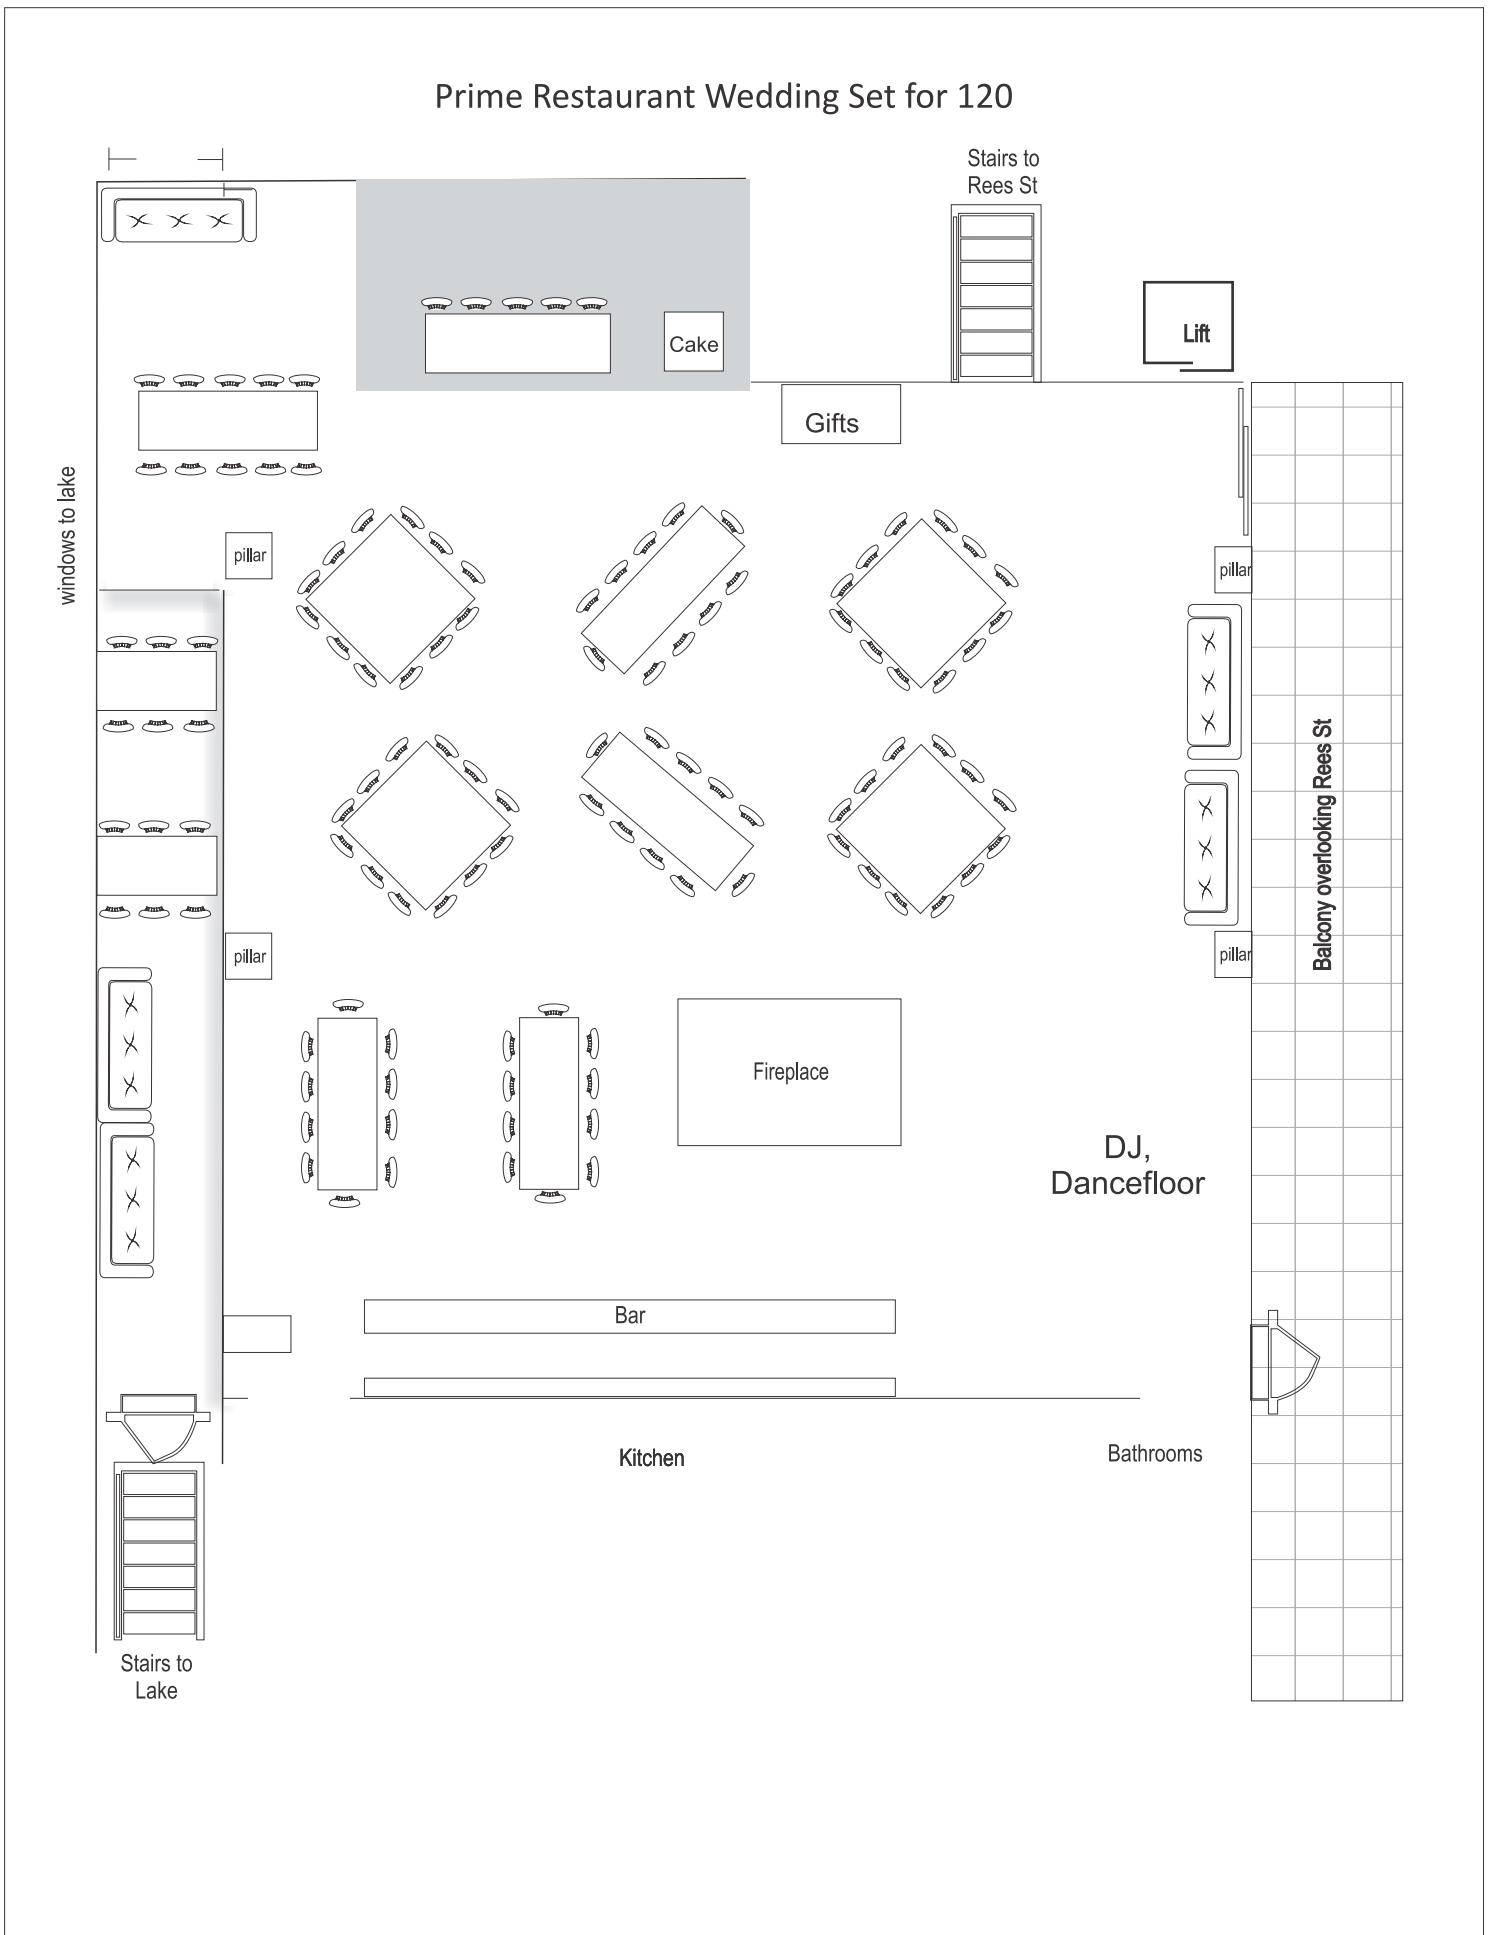

Prime Restaurant Wedding Set for 120

Prime Restaurant Conference setup 88 pax

Prime Restaurant Set for 160 guests

Prime Restaurant
Empty showing dimensions and
removable curtains