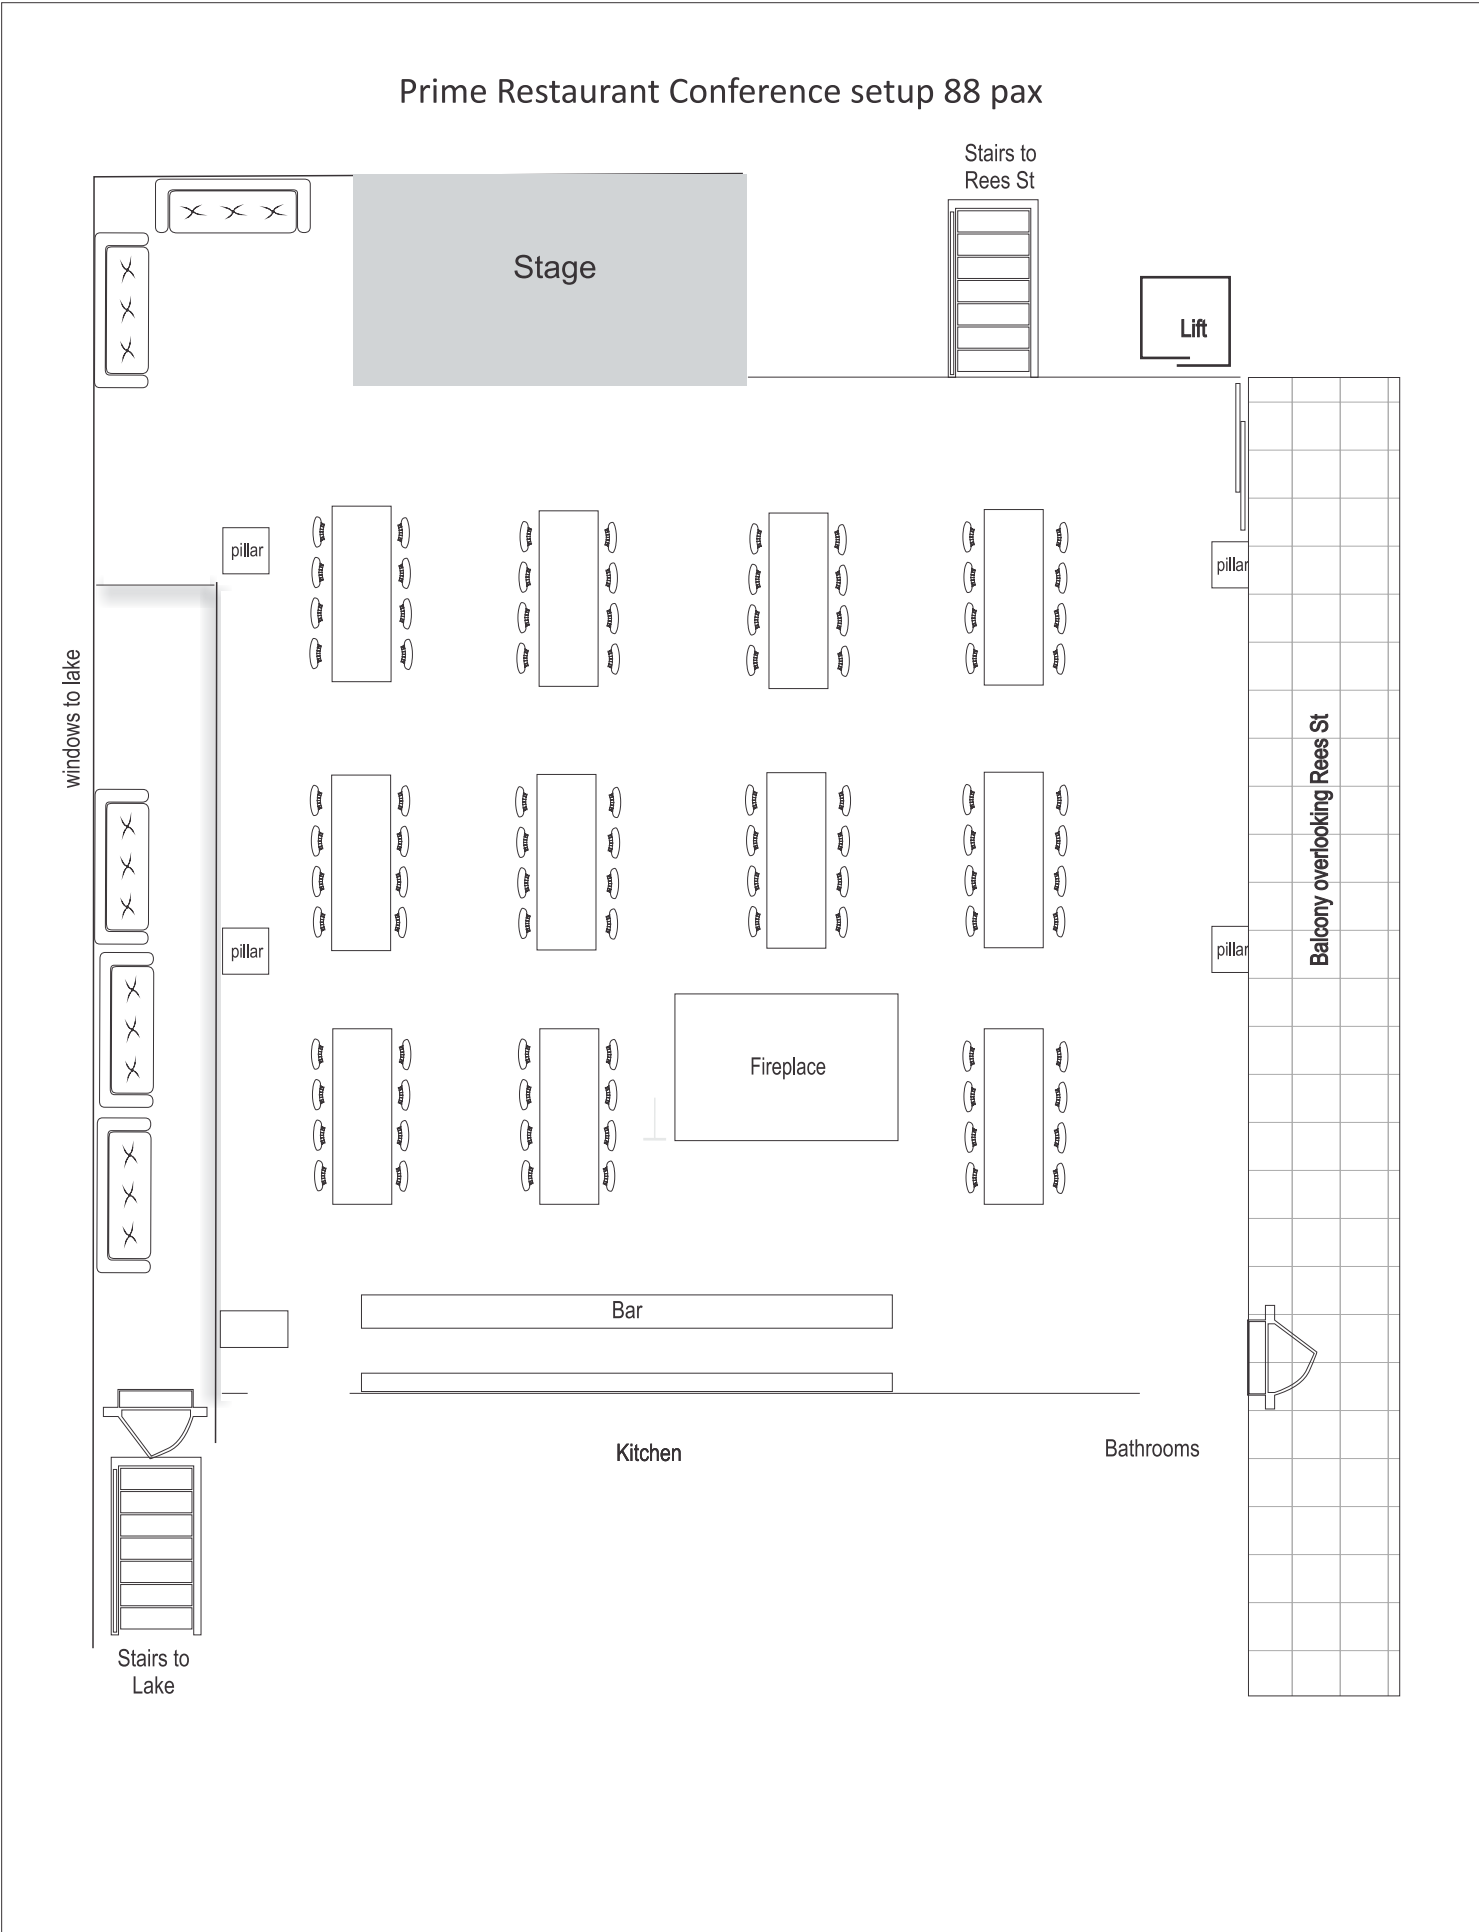

Prime Restaurant Wedding Set for 120

Prime Restaurant Conference setup 88 pax

Prime Restaurant Set for 160 guests

Prime Restaurant
Empty showing dimensions and
removable curtains